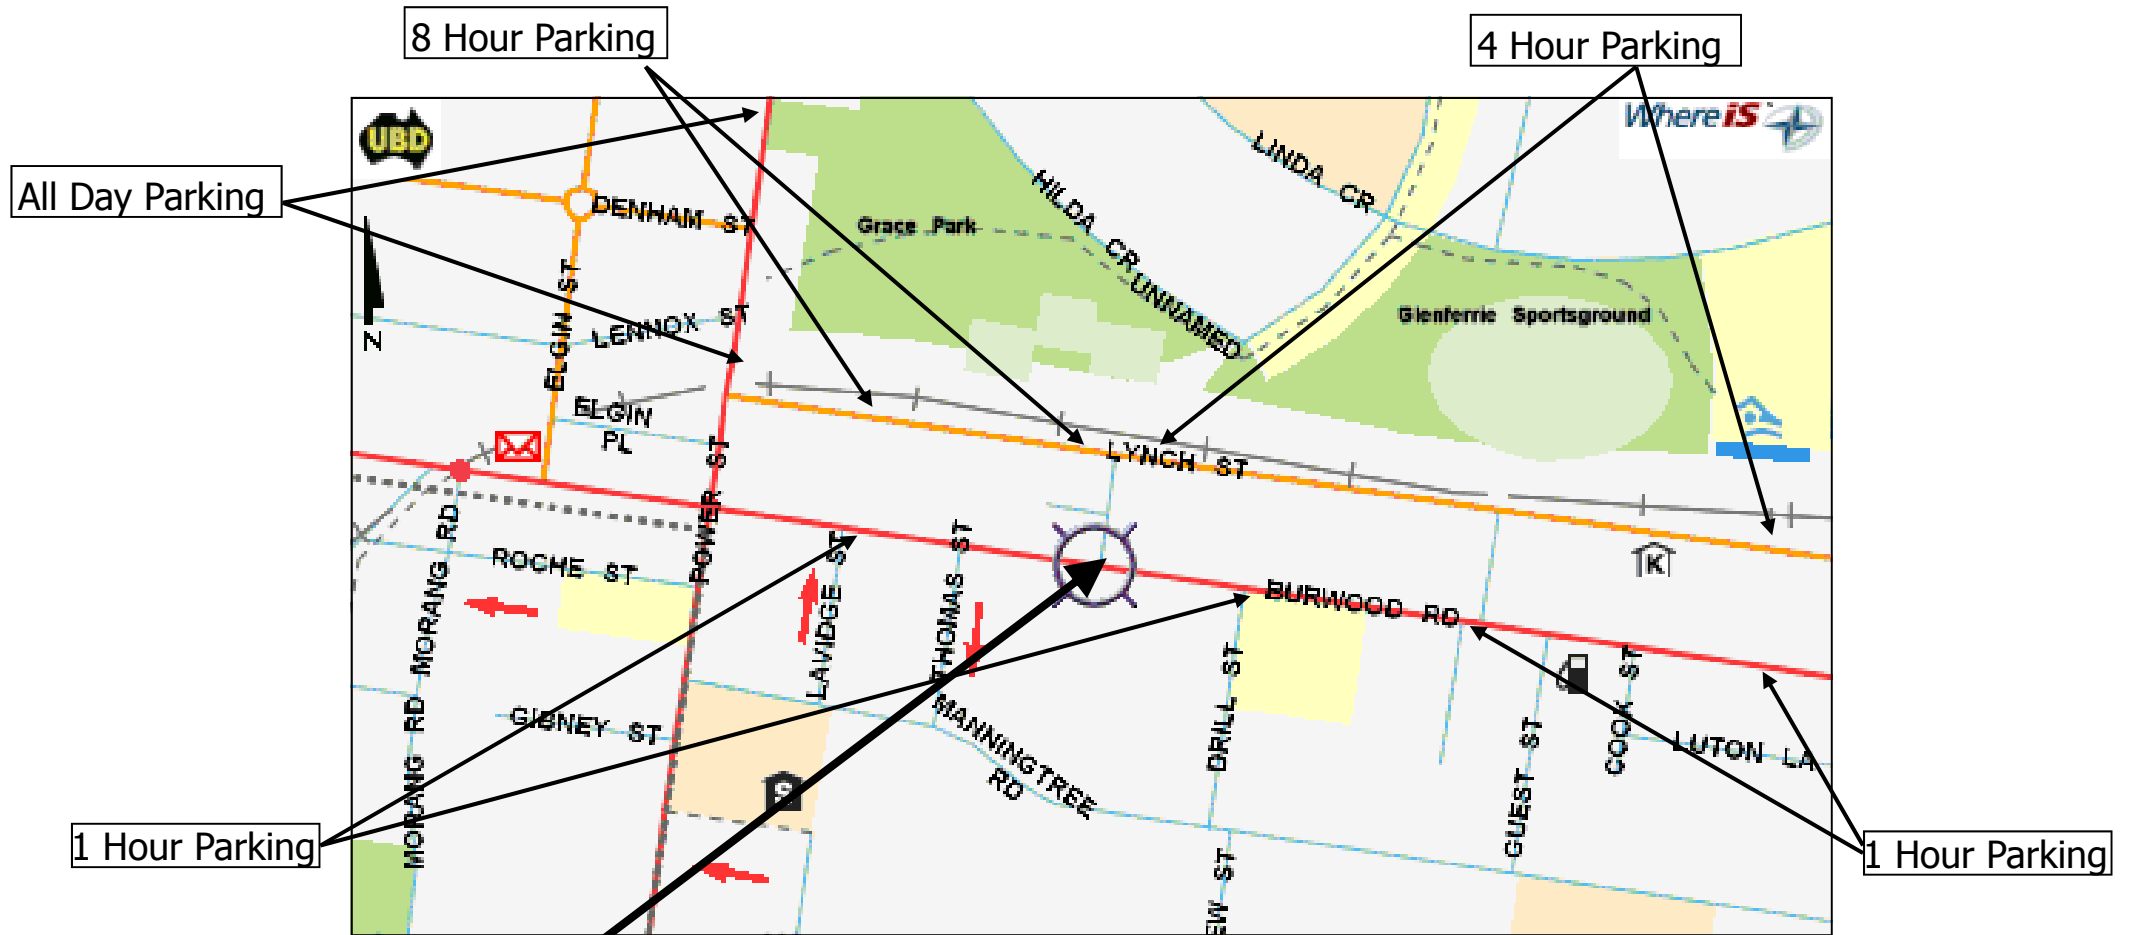

Parking at IBSA

**IBSA is located at Level 2, Building B, 192 Burwood Rd Hawthorn 3122
Melways Ref: 45 C10**